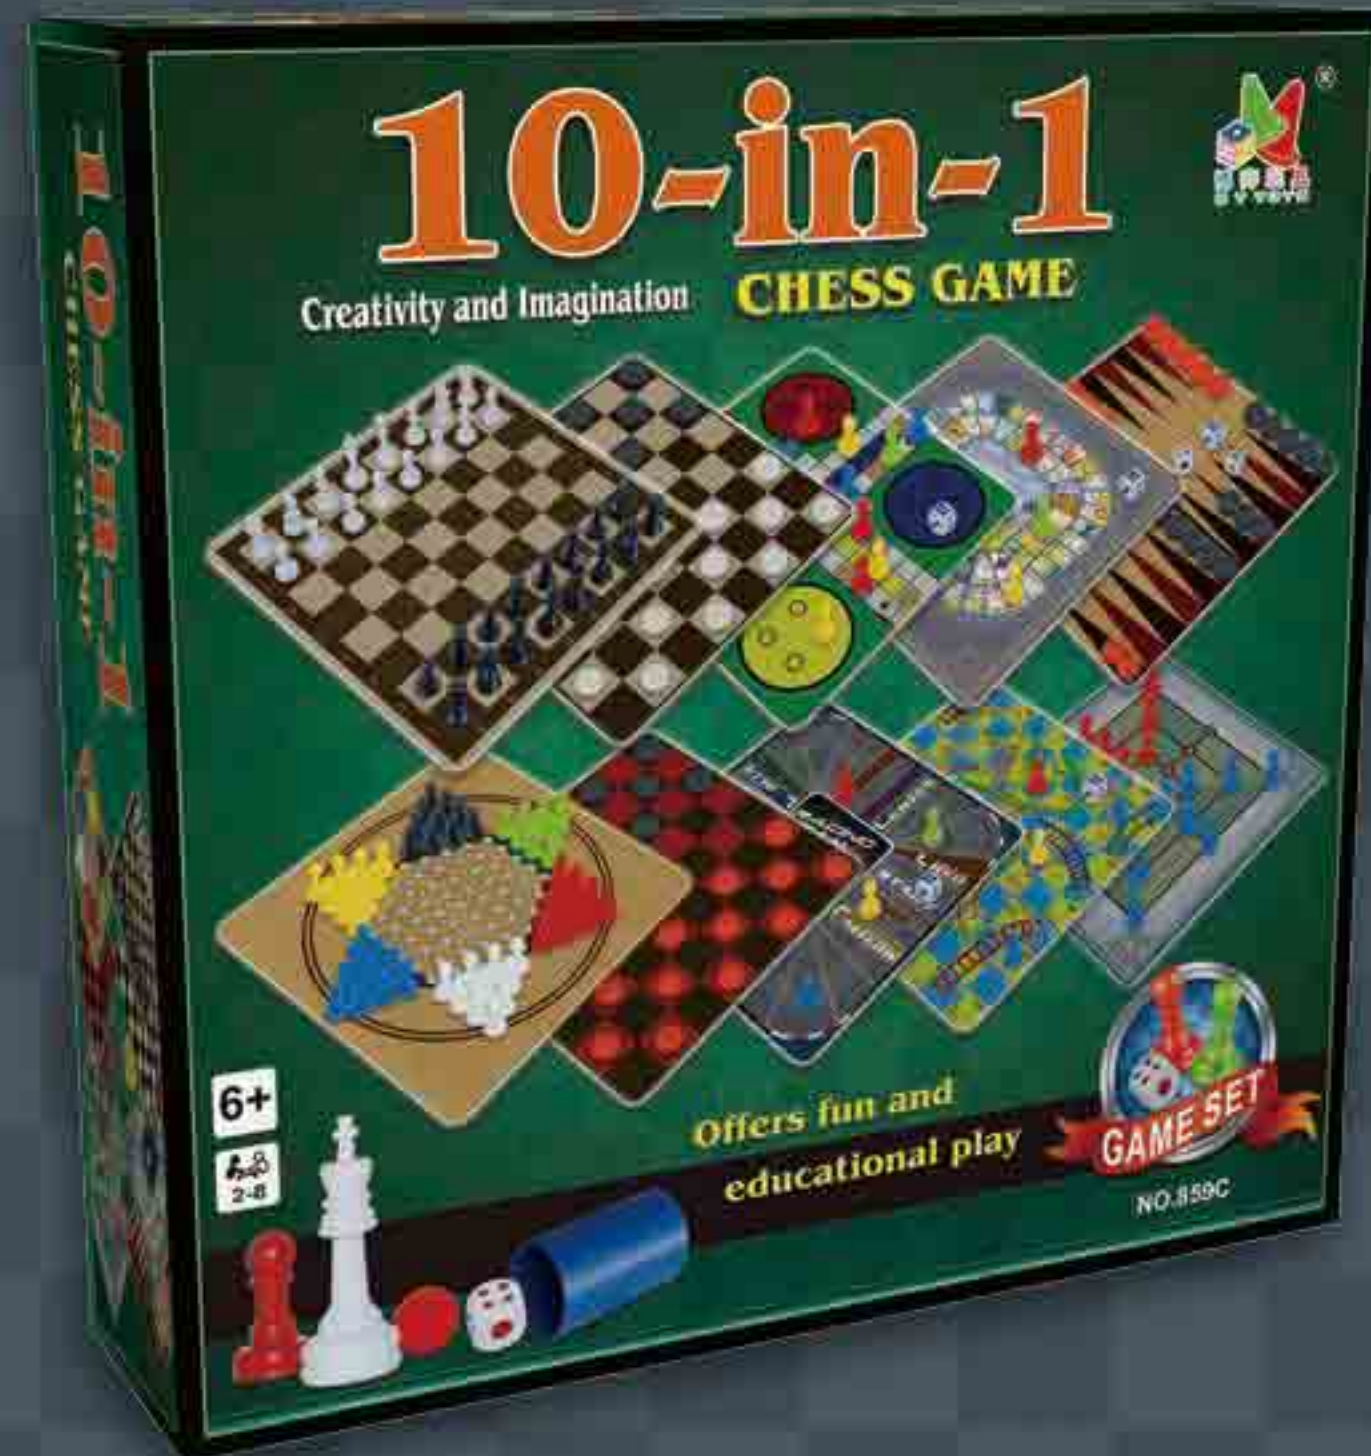

ITEM NO:ZG270-102Z
 DESC:BASEBALL SUIT
 PACKING:COLOR BOX
 MEAS: 61.5*53*82CM
 PCS:48/CFT:9.438/CBM:0.267
 G.W:15.5/N.W:13.5

CREATIVE-ZLT

TABLE GAMES SERIES

CLASSIC CHESS AND CARD GAMES,
ADVENTURE, BUSINESS SIMULATION,
PUZZLES AND OTHER TABLE GAMES,
BRING MORE FUN TO PARTY