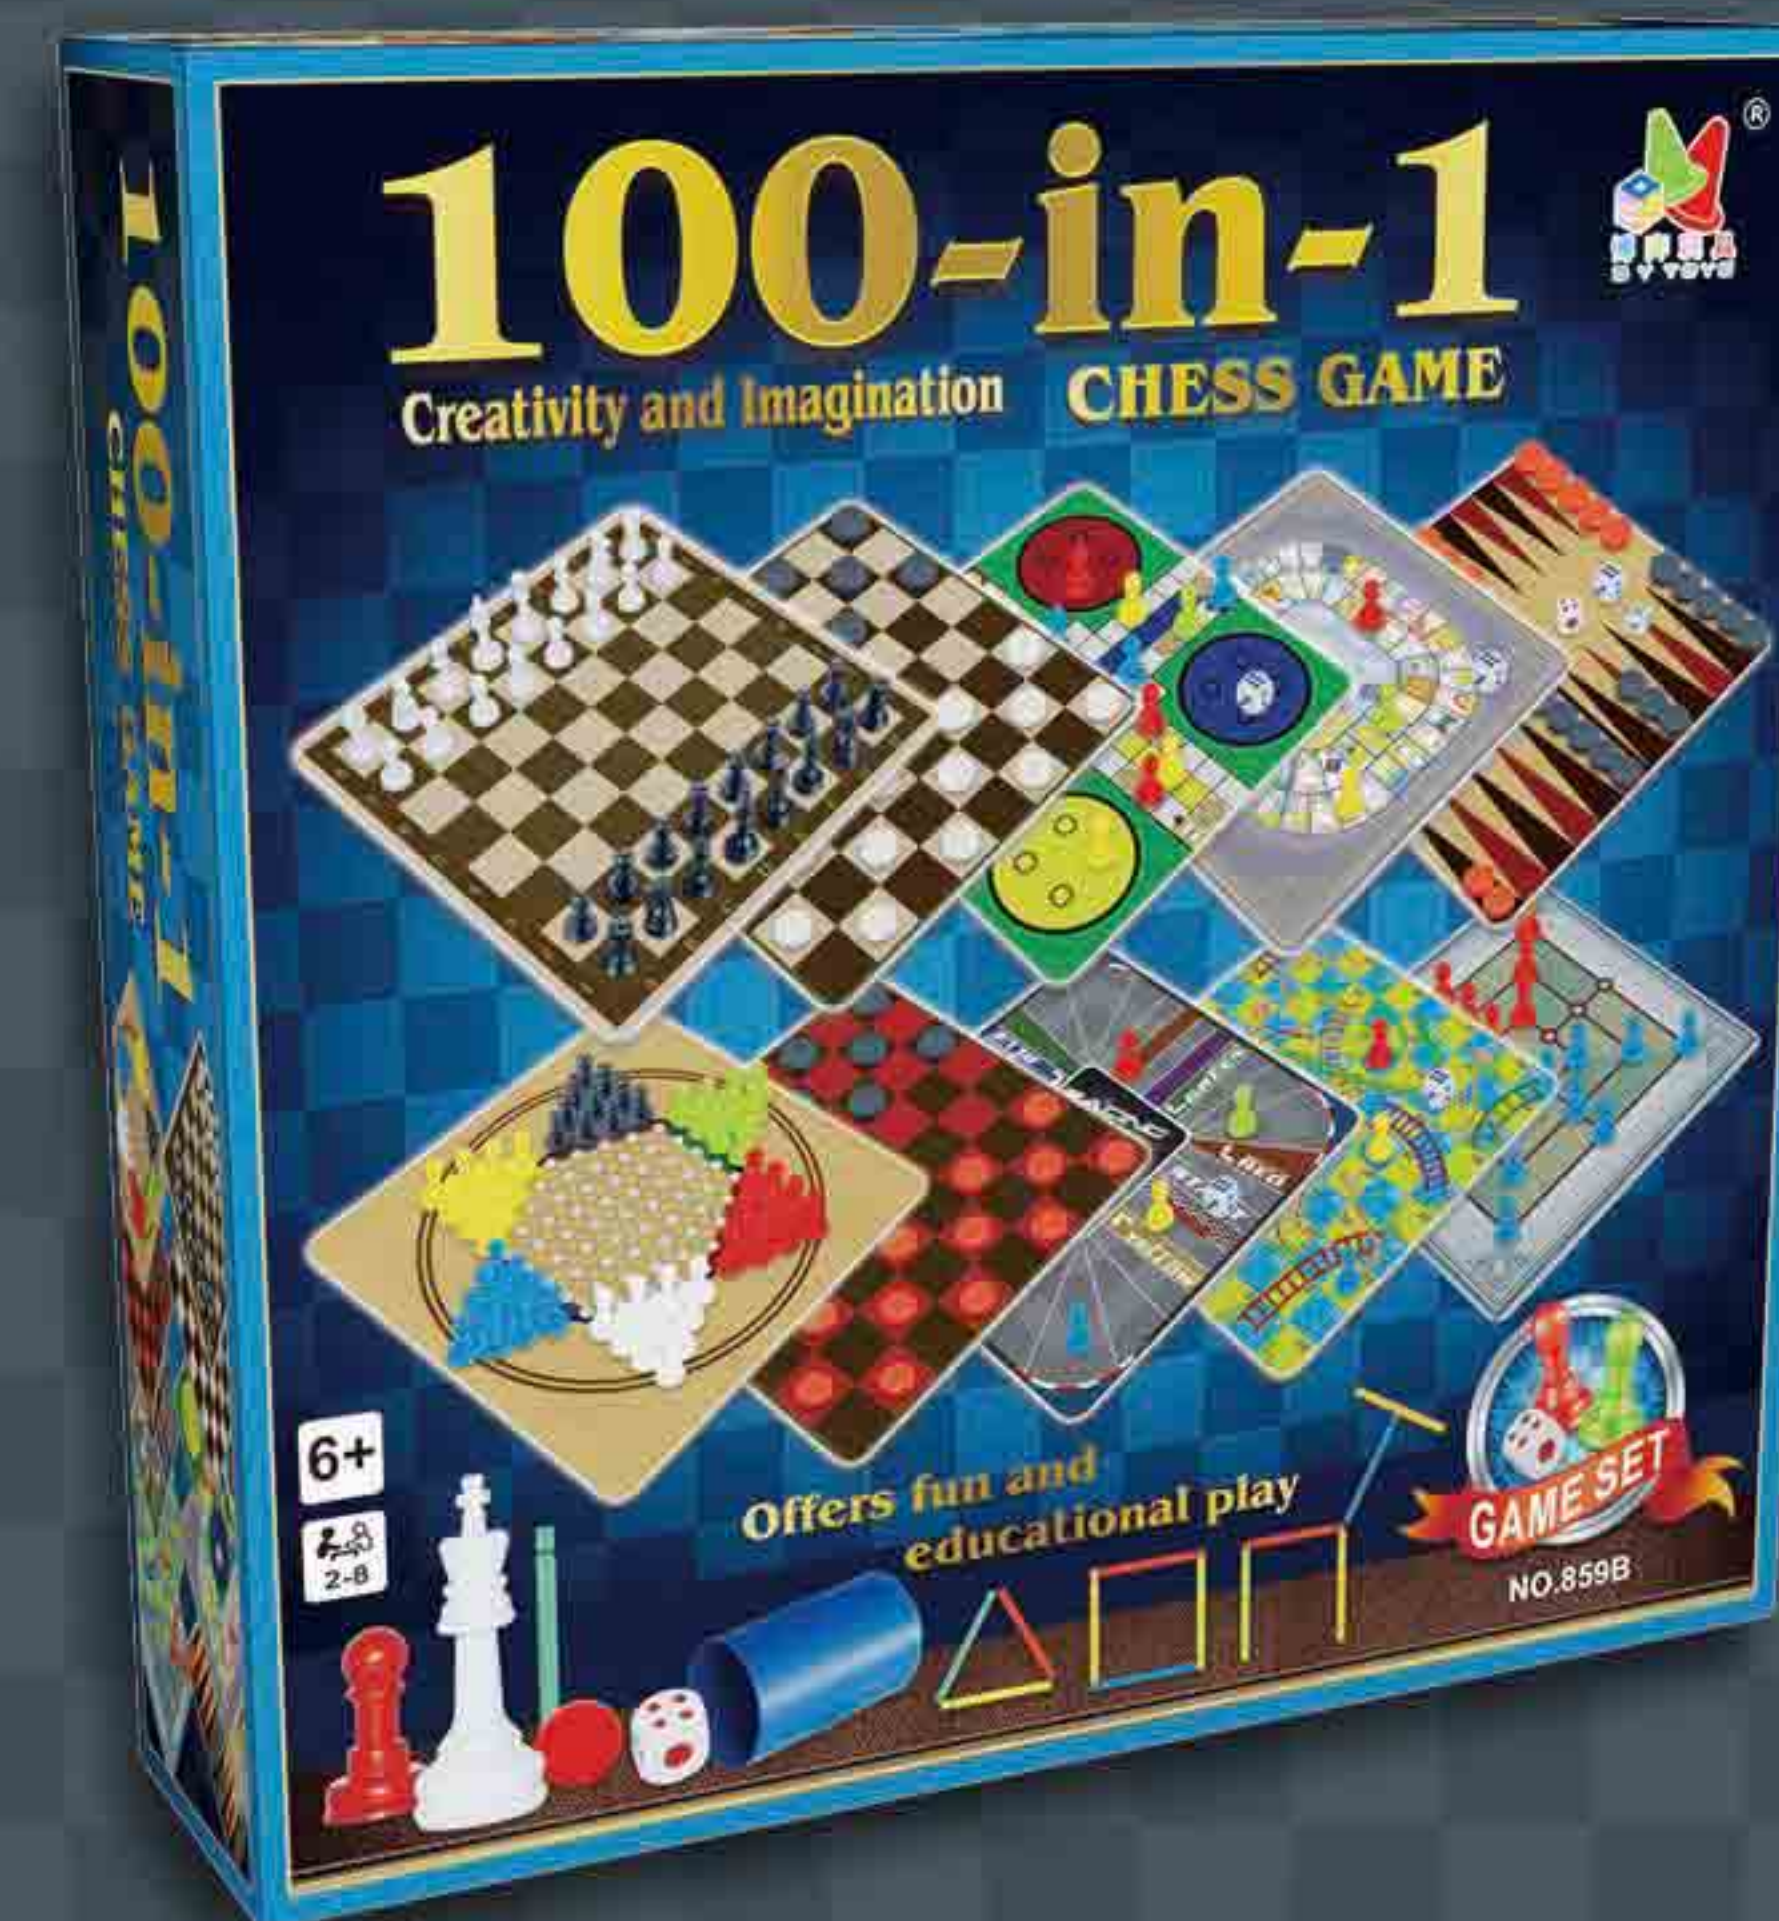

ITEM NO:881BZ
DESC:SNAKE LADDER GAME
PACKING:WINDOW BOX
MEAS: 90*54*75
PCS:84/CFT:12.86/CBM:0.364
G.W:25/N.W:22

ITEM NO:859BZ
DESC:100 IN 1 CHESS GAMES
PACKING:LID AND BASE BOX
MEAS: 87*30.5*58
PCS:24/CFT:5.4/CBM:0.154
G.W:24/N.W:22

ITEM NO:884BZ
DESC:FLYING CHESS
PACKING:WINDOW BOX
MEAS: 69*25*79
PCS:96/CFT:4.81/CBM:0.136
G.W:20/N.W:18