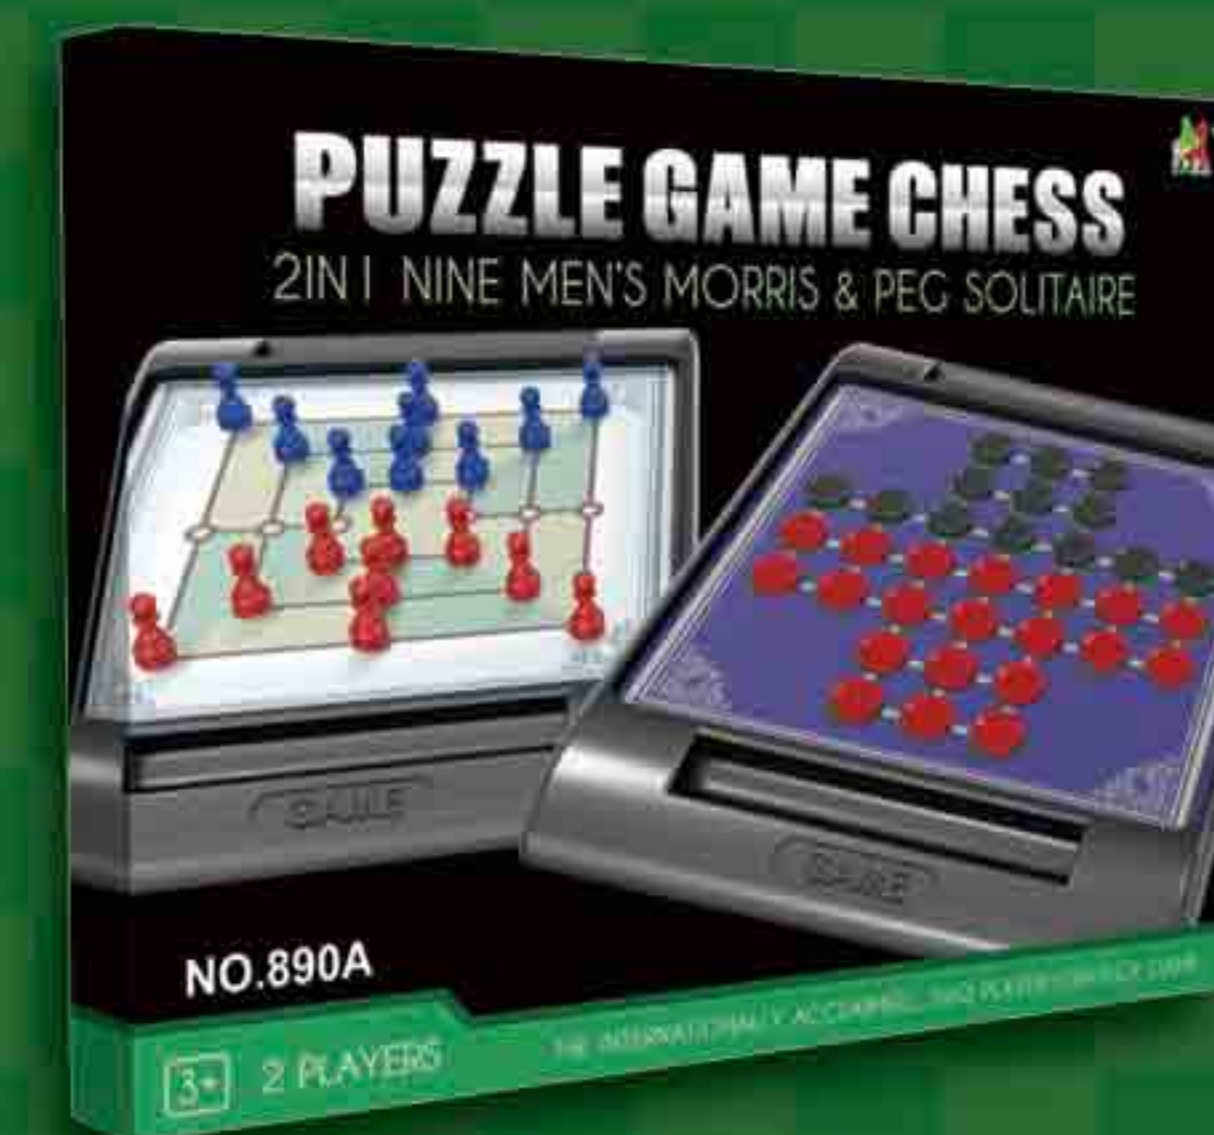

ITEM NO:890AZ
DESC:2 IN 1 PUZZLE GAME CHESS
(NINE CHESS & PEG SOLITAIRE)
PACKING:COLOR BOX
MEAS: 90*42*77
PCS:48/CFT:10.3/CBM:0.291
G.W:25/N.W:23