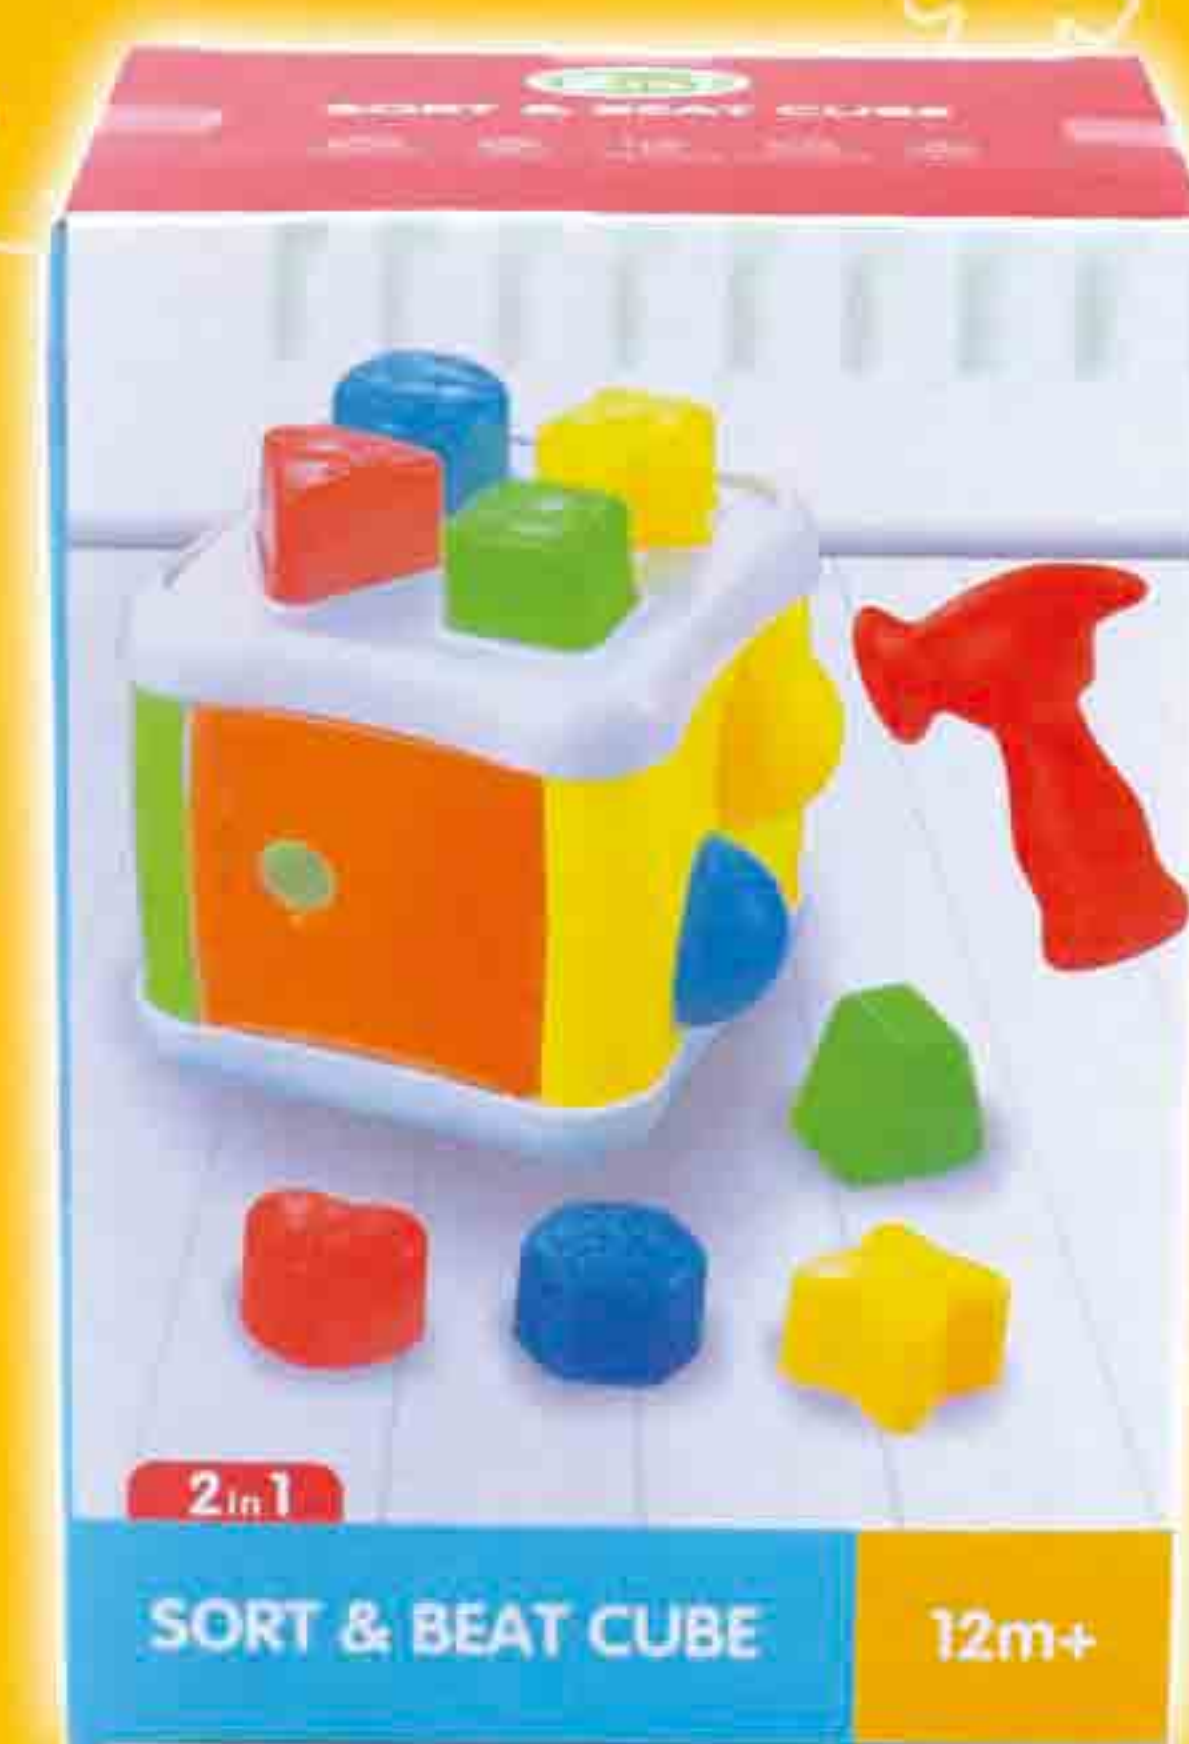

ITEM NO:16403Z
DESC:BABY PUZZLE CUBES
PACKING:COLOR BOX
MEAS: 65*44*96CM
PCS:48/CFT:9.711/CBM:0.275
G.W:25/N.W:22