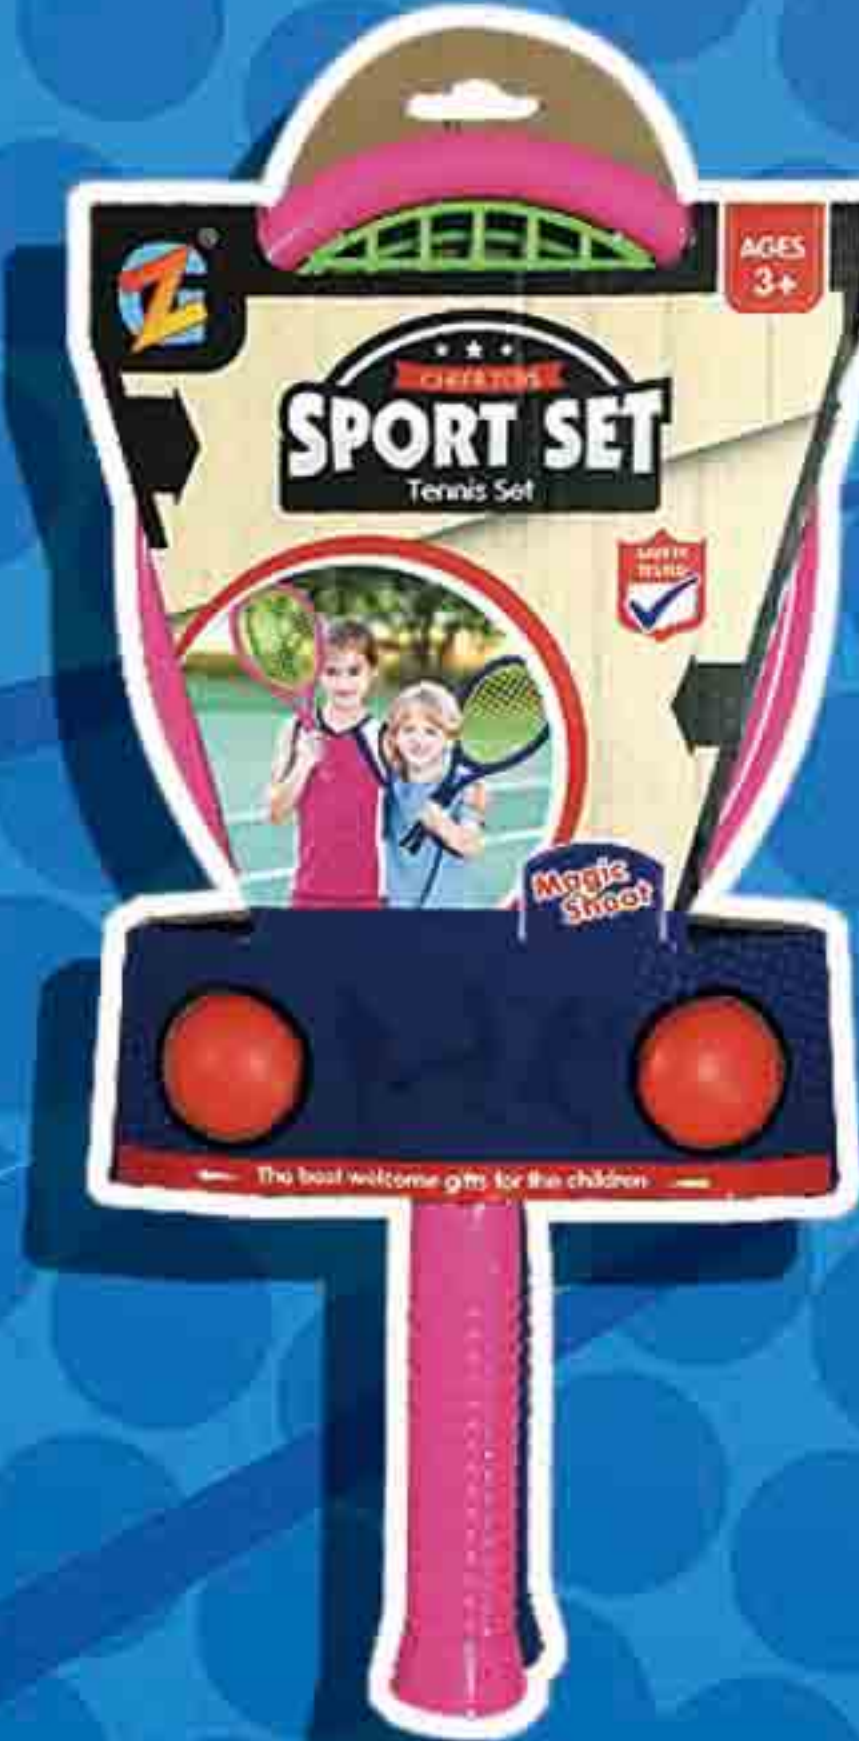

ITEM NO:ZG270-60Z
DESC:BADMINTON AND
VOLLEYBALL 2 AND 1
PACKING:COLOR BOX
MEAS: 64*53*90CM
PCS:24/CFT:10.77/CBM:0.305
G.W:42/N.W:40