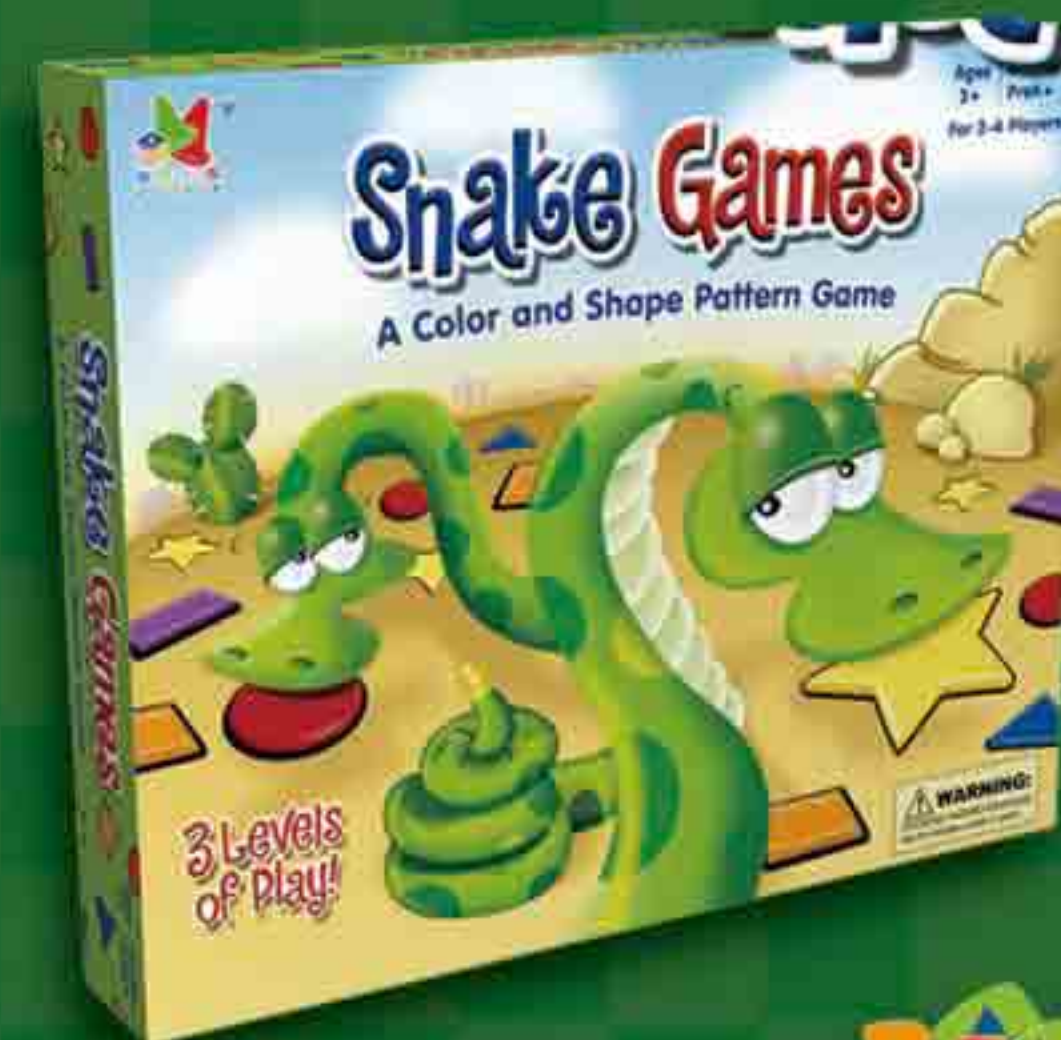

ITEM NO:890AZ
DESC:2 IN 1 PUZZLE GAME CHESS
(NINE CHESS & PEG SOLITAIRE)
PACKING:COLOR BOX
MEAS: 90*42*77
PCS:48/CFT:10.3/CBM:0.291
G.W:25/N.W:23