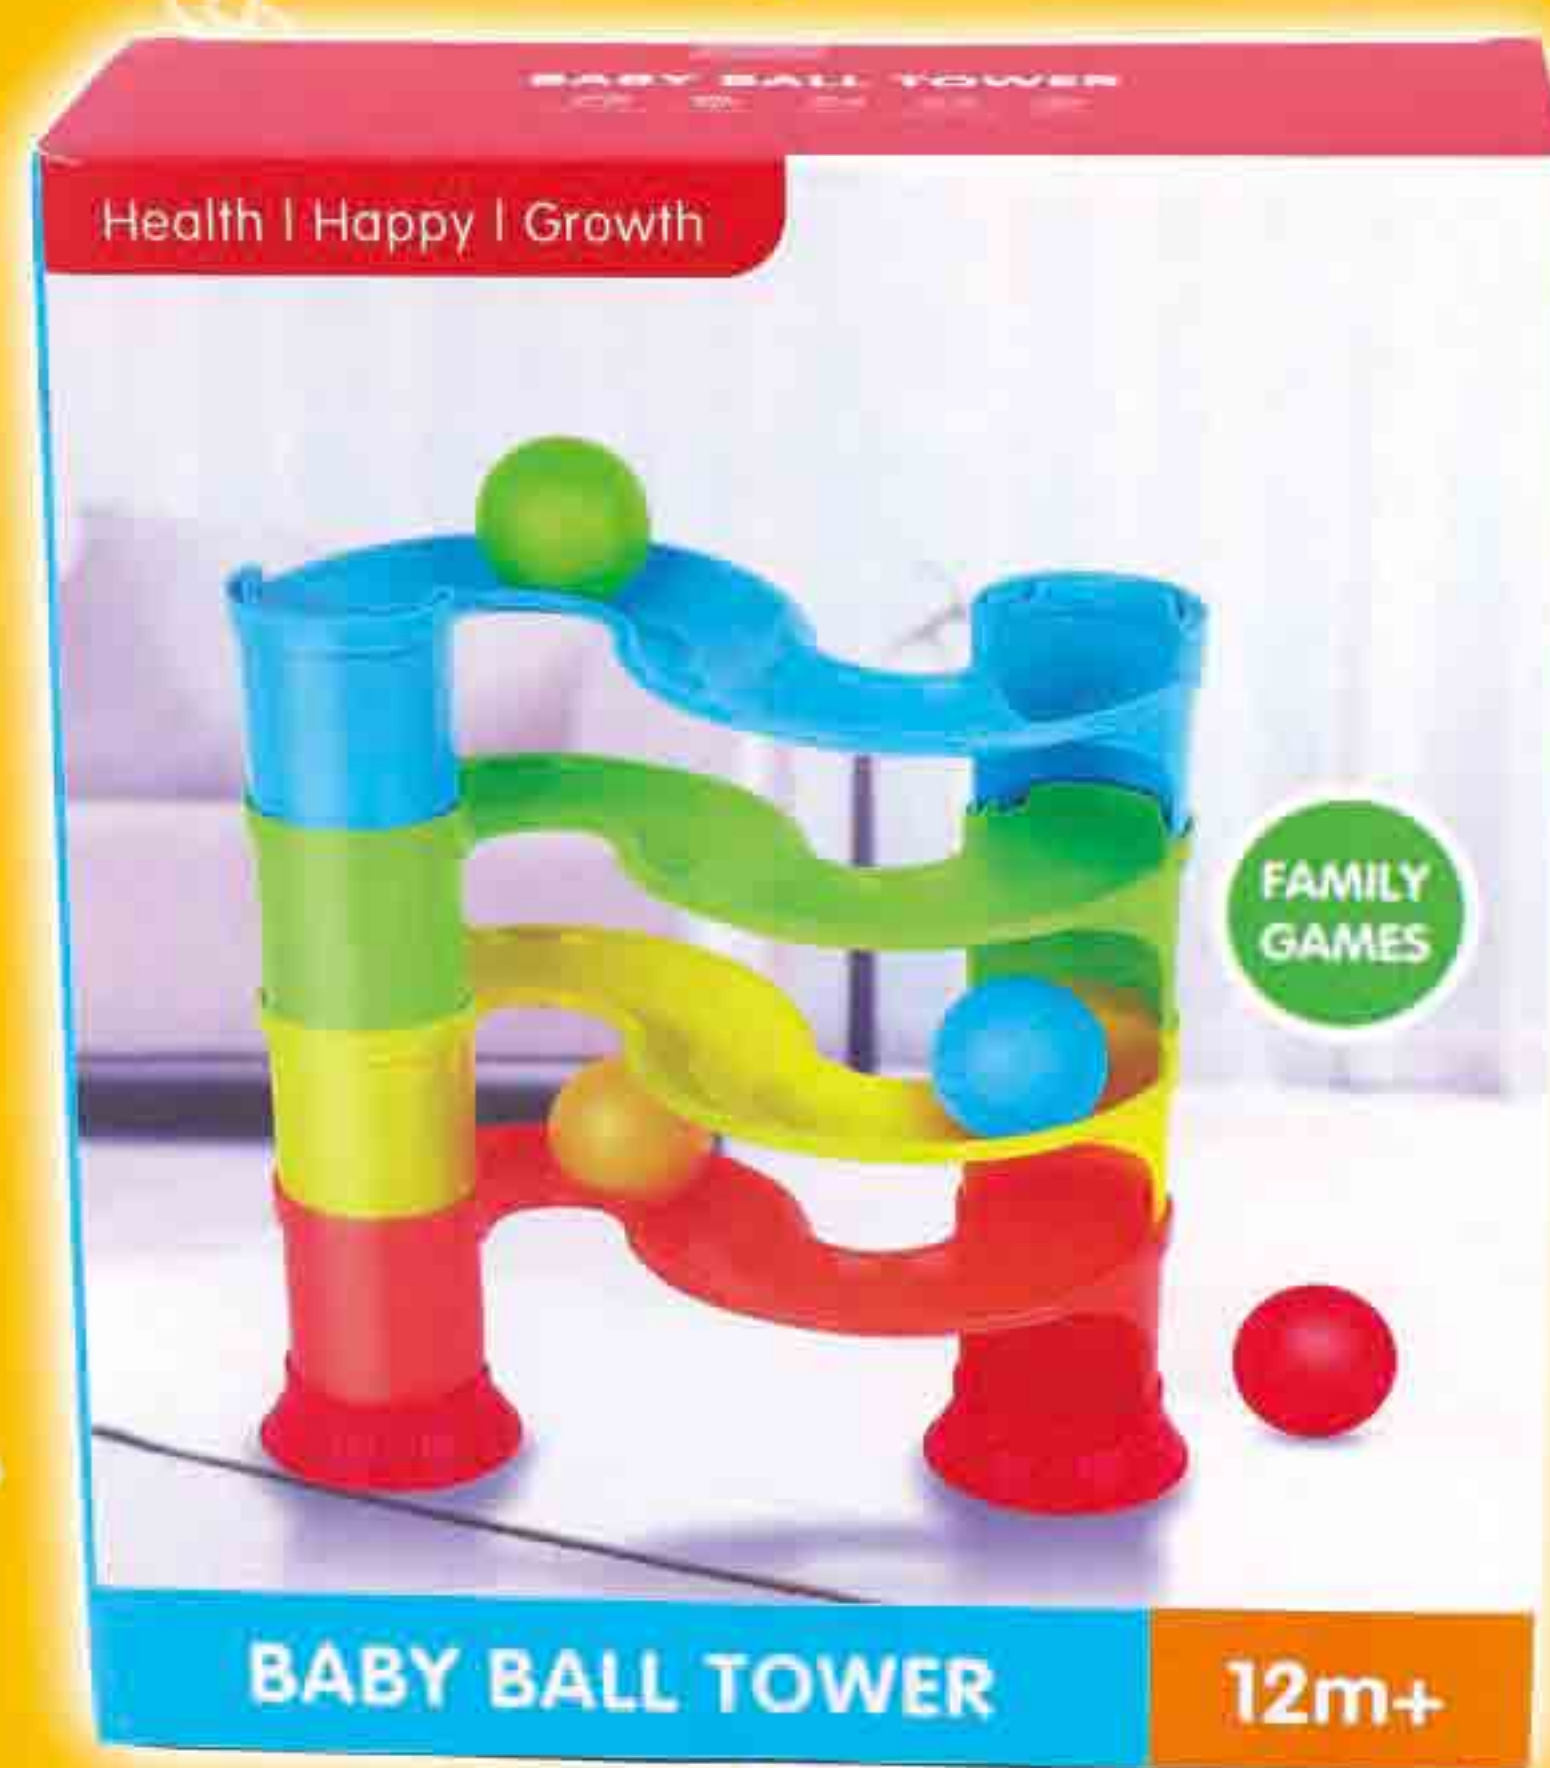

BABY TOYS

ITEM NO:13403Z
 DESC:4 TIER BALL TOWER GAME
 PACKING:WINDOW BOX
 MEAS: 82*41*113CM
 PCS:60/CFT:13.419/CBM:0.38
 G.W:20/N.W:17

ITEM NO:14403Z
 DESC:7-LAYER BALL
 TOWER GAME
 PACKING:COLOR BOX
 MEAS: 84*38*108CM
 PCS:36/CFT:12.183/CBM:0.345
 G.W:18/N.W:15